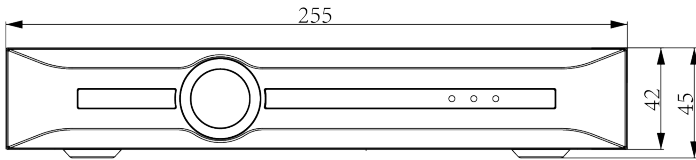

Face Detection

Face Attributes	Gender; Age
-----------------	-------------

Storage

HDD Capacity	Up to 10 TB capacity for each HDD
Disk Group	1 Disk Group

External Port

USB	2×USB2.0
HDMI	1×HDMI(supports up to 4K resolution output)
VGA	1×VGA
Network Interface	1×RJ-45, 10/100 Mbps self-adaptive Ethernet port
SATA	1×SATA interface

General

UI Language	Simple Chinese; Traditional Chinese; English; Spanish; Korean; Italian; Turkish; Russian; Thai; French; Polish; Dutch; Hebrew; Arabic; Vietnamese; German; Ukrainian; Portuguese; Albanian
Power Supply	DC12V 3.3A
Power Consumption	<10W(HDD not included, idling)
NetWeight	0.8 kg
GrossWeight	1.45 kg
Boundary Dimensions	255(L)231(W)45(H)mm
Package Dimensions	385(L)80(W)280(H)mm
Operating Temperature	-10°C~+55°C (+14°F~+131°F)
Operating Humidity	10%~90%RH (non-condensing)
Storage Temperature	-20°C~+60°C (-4°F~+140°F)
Package Kit	Network Video Recorder; Screw Pack; Mouse; Power Adapter; European Standard Power Cord

DIMENSIONS (Unit: mm)

Physical Interfaces