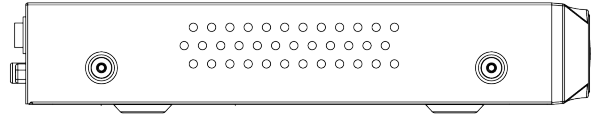

Face Detection

Face Attributes	Gender; Age
-----------------	-------------

Storage

HDD Capacity	Up to 10 TB capacity for each HDD
Disk Group	1 Disk Group

External Port

USB	2×USB2.0
HDMI	1×HDMI(supports up to 4K resolution output)
VGA	1×VGA
Network Interface	1×RJ-45, 10/100 Mbps self-adaptive Ethernet port
SATA	1×SATA interface

General

UI Language	Simple Chinese; Traditional Chinese; English; Spanish; Korean; Italian; Turkish; Russian; Thai; French; Polish; Dutch; Hebrew; Arabic; Vietnamese; German; Ukrainian; Portuguese; Albanian
Power Supply	DC12V 3.3A
Power Consumption	<10W(HDD not included, idling)
NetWeight	0.8 kg
GrossWeight	1.45 kg
Boundary Dimensions	255(L)231(W)45(H)mm
Package Dimensions	385(L)80(W)280(H)mm
Operating Temperature	-10°C~+55°C (+14°F~+131°F)
Operating Humidity	10%~90%RH (non-condensing)
Storage Temperature	-20°C~+60°C (-4°F~+140°F)
Package Kit	Network Video Recorder; Screw Pack; Mouse; Power Adapter; European Standard Power Cord

DIMENSIONS (Unit: mm)

Physical Interfaces